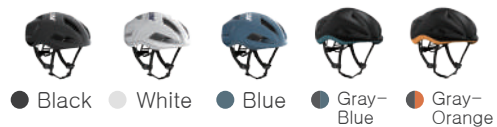

ARTICA

The helmet and the head reach 23 percent
Design of zero gravity fit helmet

Road Type Model

Color

Size

Weight

M 220g [Excluding Subsidiary Materials]

L 230g [Excluding Subsidiary Materials]

Subsidiary

1. Magnetic Buckle
2. CRNK Special strap
3. Net Pad [Additional sales]
4. Step 60 Rear Adjuster

Safety
Certification